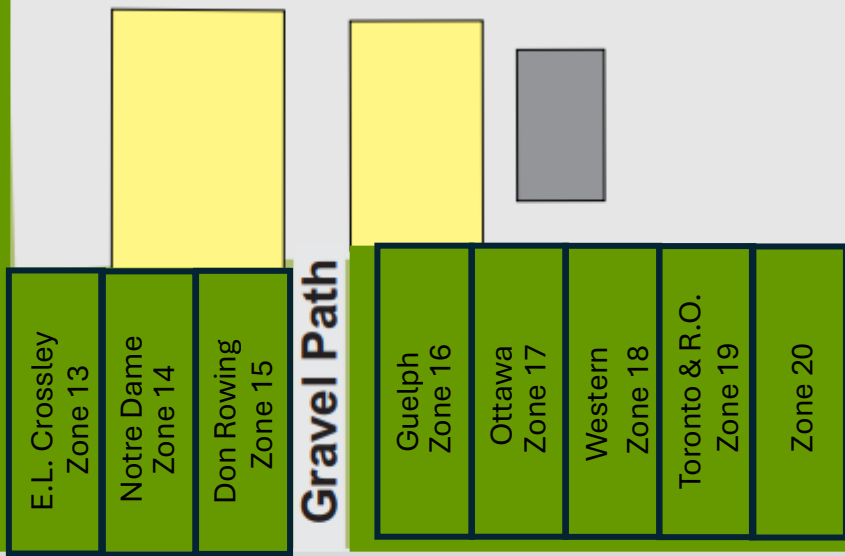

# WIFC South Course Event Club Zones

**OUT**

**IN**

Ridley Zone 1
Nova Scotia Zone 2
New Brunswick Zone 3
Peterborough Zone 4
Manitoba Zone 5
Saskatchewan Zone 6
Alberta Zone 7
Quebec & Montreal Zone 8
Brock Rowing Zone 9
SCRC Zone 10
Queen's & KRC Zone 11
NRC Zone 12

 **Medical**

**Pavilion  
Check IN/  
Regatta Office**

**Officials Parking ONLY**

<b>Vendor</b>	<b>Food Vendor</b>	<b>Food Vendor</b>
---------------	--------------------	--------------------